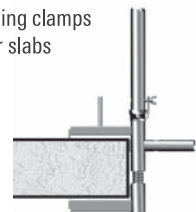

EDGE PROTECTION

Genuine Layher product manufactured in Germany

Edge Protection Clamp

A quick and easy solution for edge protection on parapets and floor slabs.

The Layher railing clamp (4015100) can be secured to suitable structures 16 – 33 cm in depth. Layher standards and ledgers can be used for handrails or alternatively brickguards can be used up to a bay length of 3.07m.

Railing clamp
4015.100

Use railing clamps
on fascias

Use railing clamps
on floor slabs

LAYHER PTY LTD
Ph 1300 136 026
info@layher.com.au
www.layher.com.au
AUSTRALIA

Layher 

More Possibilities. The Scaffolding System.