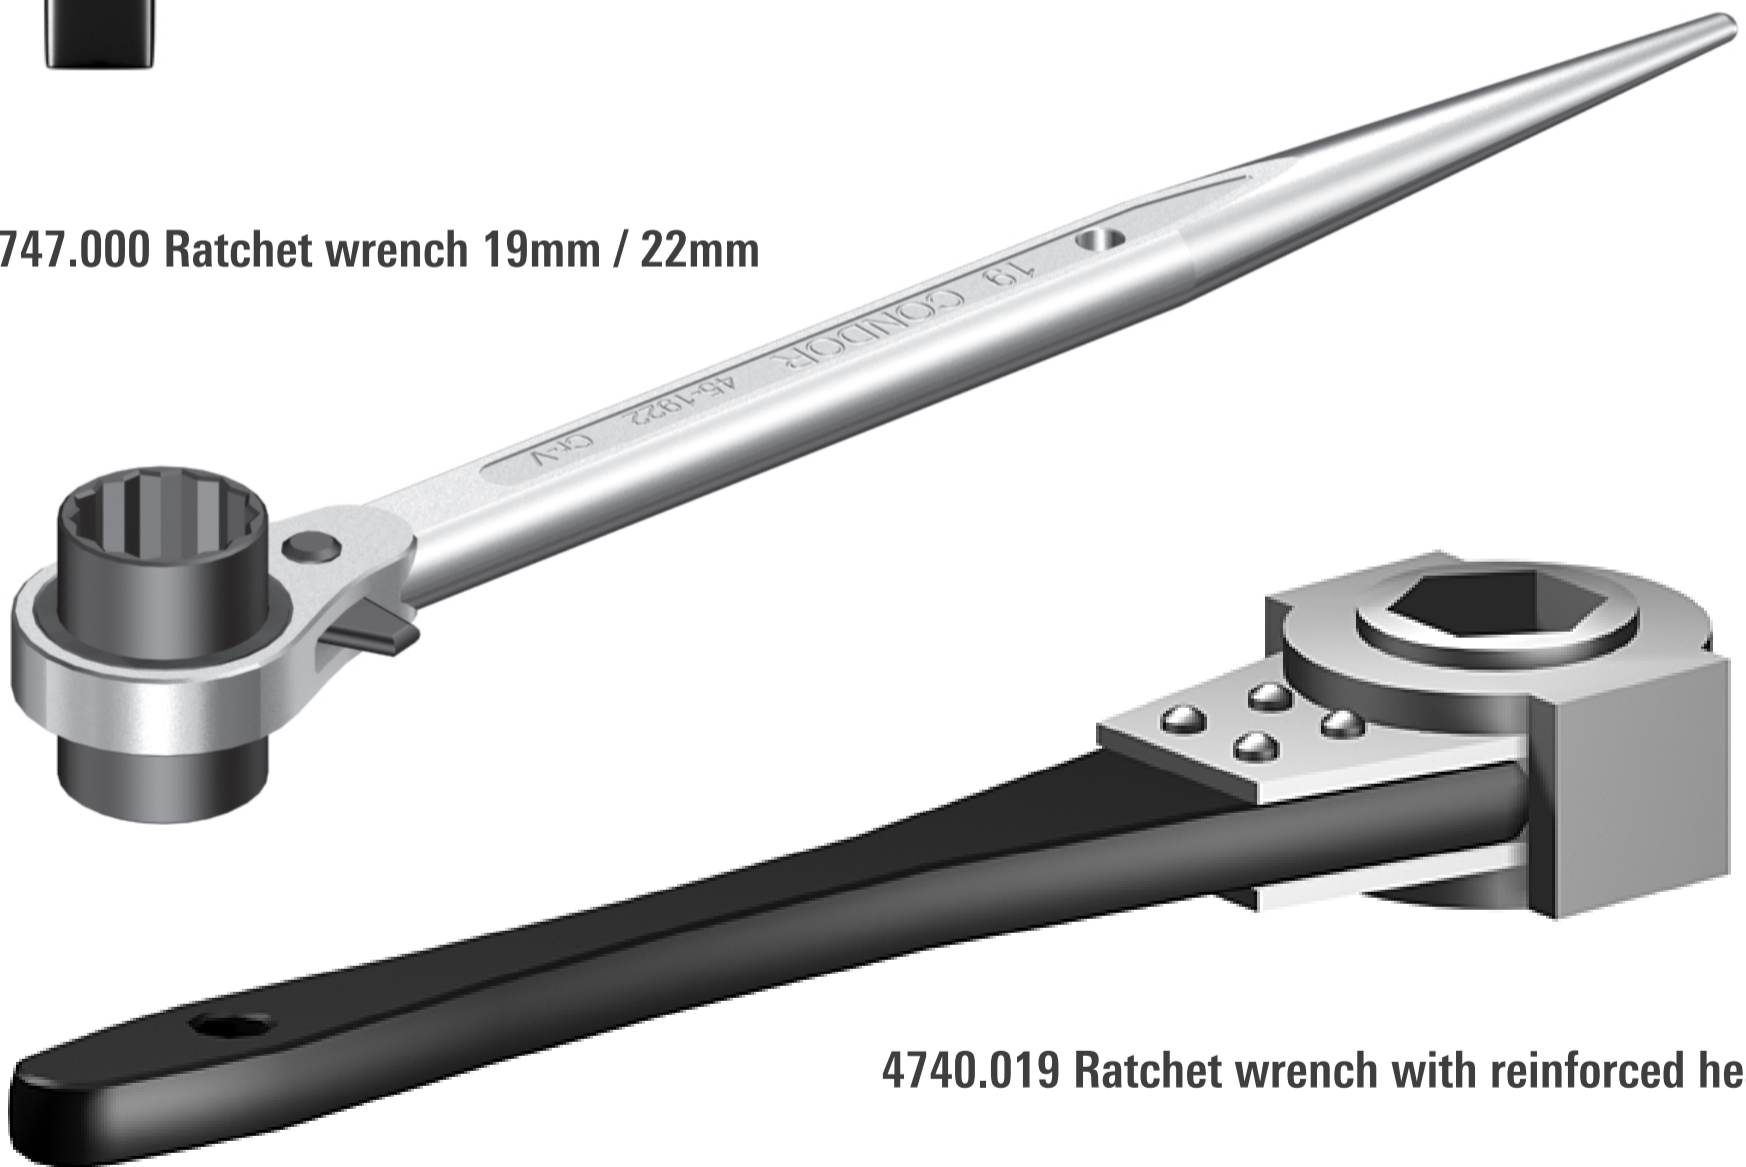

SCAFFOLDING TOOLS

Precise engineered tools

4421.050 Scaffolding hammer with steel tube handle and rubber safety grip

4747.000 Ratchet wrench 19mm / 22mm

4740.019 Ratchet wrench with reinforced head

LAYHER PTY LTD
Ph 1300 136 026
info@layher.com.au
www.layher.com.au
AUSTRALIA