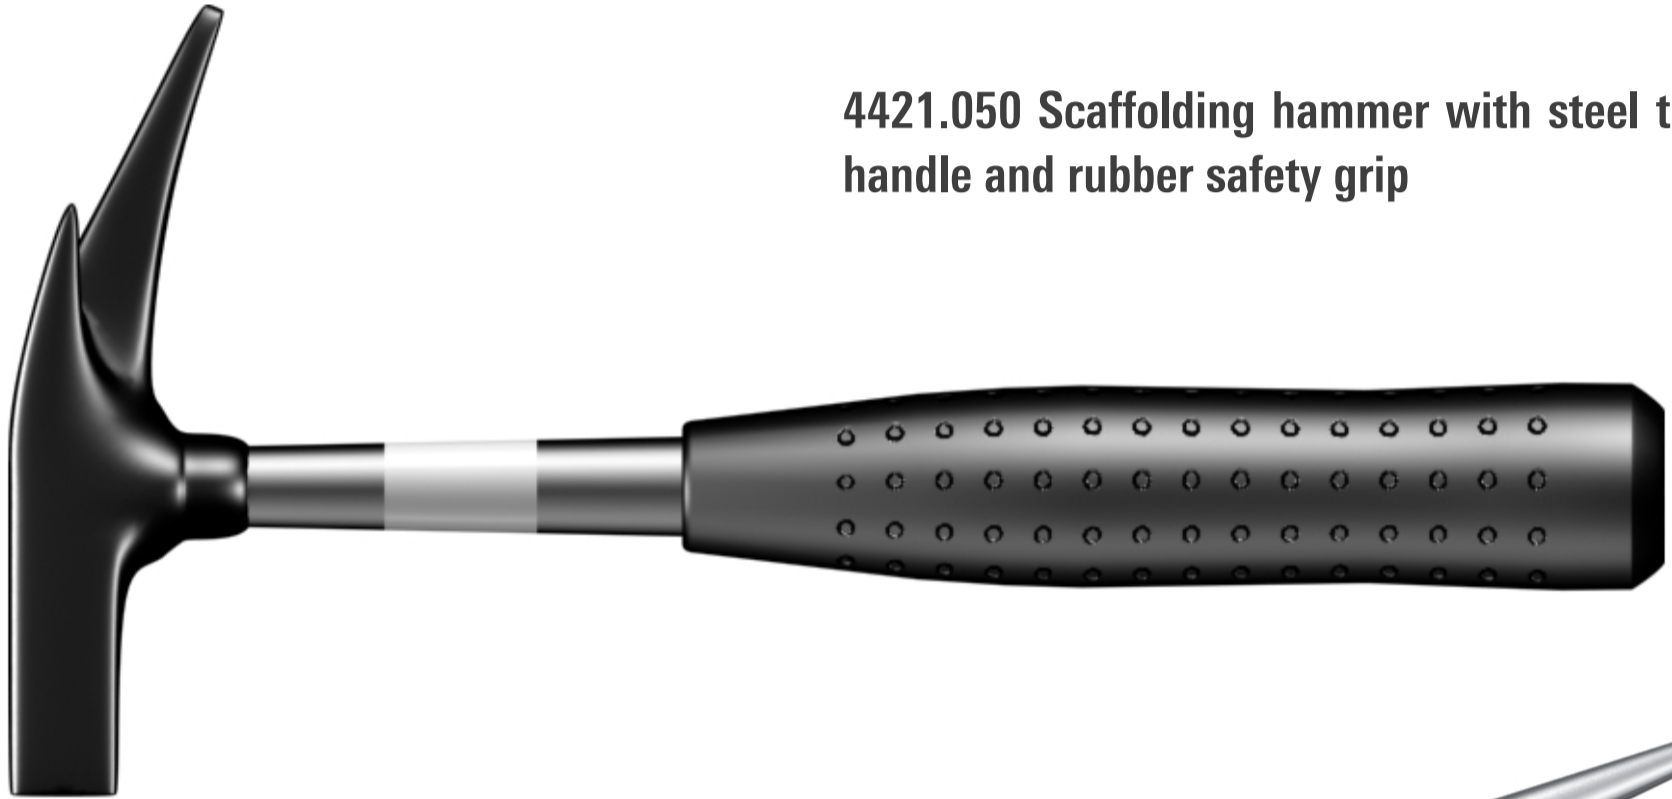

SCAFFOLDING TOOLS

Precise engineered tools

4421.050 Scaffolding hammer with steel tube handle and rubber safety grip

4747.000 Ratchet wrench 19mm / 22mm

4740.019 Ratchet wrench with reinforced head

LAYHER PTY LTD
Ph 1300 136 026
info@layher.com.au
www.layher.com.au
AUSTRALIA