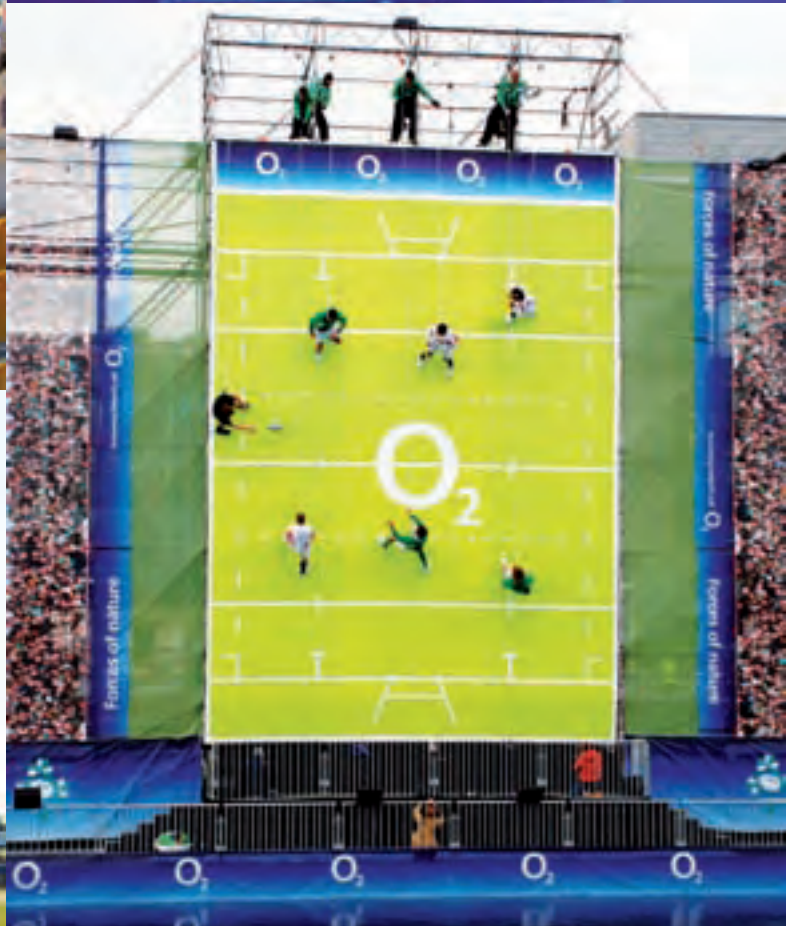

Layher "Live"

The Layher Event System Range.

2